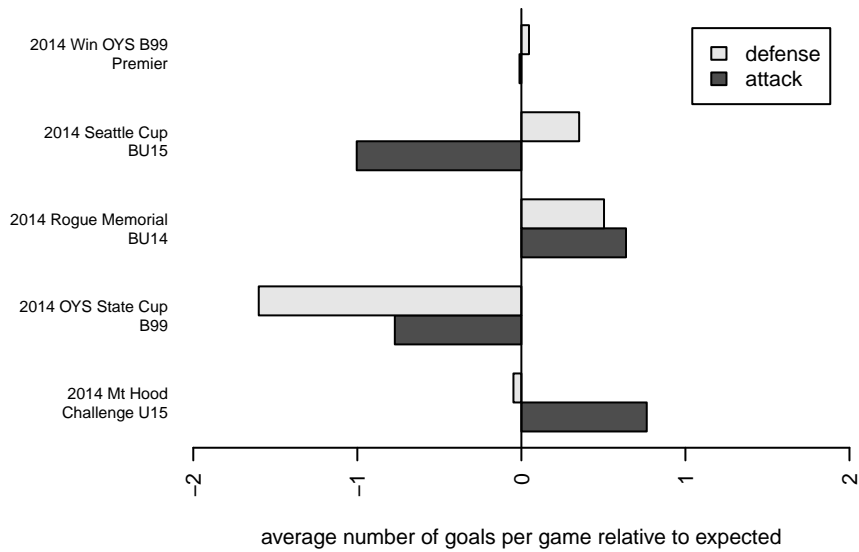

**attack and defense variance (black dot)
relative to other teams
and top 10 in region**

**attack and defense rating
relative to others at age
and all opponents in last 13 months**

**attack and defense rating
relative to others at age
and all opponents in last 13 months**

Performance relative to 13 month average

Performance relative to 13 month average

Distribution of opponents
 Red = Lose zone, Blue = Win zone, Green = Even
 Black line separates win/lose zones

lot. A=Neither has attack advantage, B=Opponent has both attack and defense advantage, C=Opponent has both attack and defense disadvantage, D=Both have