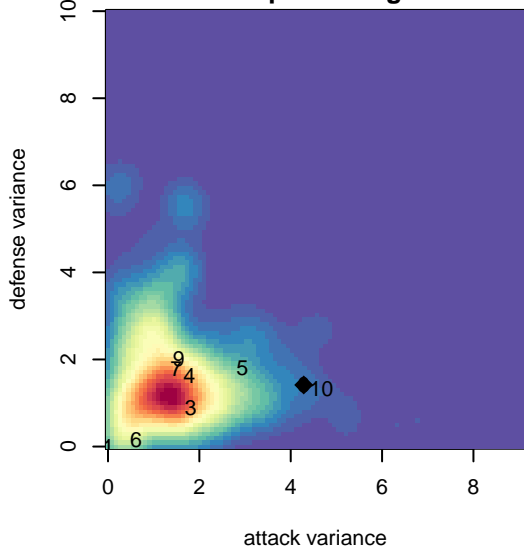

Santos FC Cruzeiro B99

Santos FC
 Hubbard, OR
 B99 total strength=1608
 attack=22.31 defense=12.11
 spr league = Win OYS B99 Premier

alt names used:
 Santos FC Cruzeiro
 Santos FC – Cruzeiro
 Santos FC Cruzeiro
 Santos FC Cruzeiro
 Santos FC – Cruzeiro

Venues played:
 2013 OYS State Cup B99
 2014 Rogue Memorial BU14
 2014 Seattle Cup BU15
 2014 Mt Hood Challenge U15
 2014 Win OYS B99 Premier
 2014 OYS State Cup B99

Santos FC Cruzeiro B99
 Dots are actual minus expected GF (blue circles) and GA (red triangles).
 Blue line is smoothed change in attack strength. Red is smoothed change in defense strength.

**attack and defense variance (black dot)
relative to other teams
and top 10 in region**

**attack and defense rating
relative to others at age
and all opponents in last 13 months**

**attack and defense rating
relative to others at age
and all opponents in last 13 months**