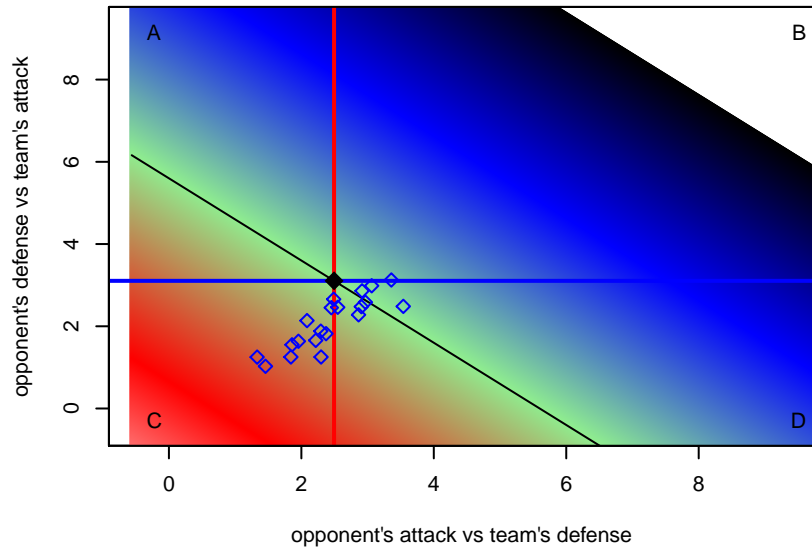

Venues played:
 2013 OYS State Cup B99
 2014 Rogue Memorial BU14
 2014 Seattle Cup BU15
 2014 Mt Hood Challenge U15
 2014 Win OYS B99 Premier
 2014 OYS State Cup B99

Santos FC Cruzeiro B99
 Dots are actual minus expected GF (blue circles) and GA (red triangles).
 Blue line is smoothed change in attack strength. Red is smoothed change in defense strength.

**attack and defense variance (black dot)
relative to other teams
and top 10 in region**

**attack and defense rating
relative to others at age
and all opponents in last 13 months**

**attack and defense rating
relative to others at age
and all opponents in last 13 months**

Performance relative to 13 month average

Performance relative to 13 month average

Distribution of opponents
 Red = Lose zone, Blue = Win zone, Green = Even
 Black line separates win/lose zones

lot. A=Neither has attack advantage, B=Opponent has both attack and defense advantage, C=Opponent has both attack and defense disadvantage, D=Both have