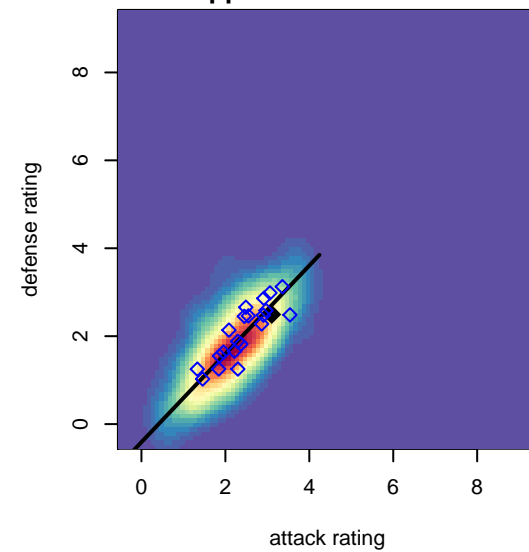

Santos FC Cruzeiro B99

Santos FC
 Hubbard, OR
 B99 total strength=1608
 attack=22.31 defense=12.11
 spr league = Win OYS B99 Premier

alt names used:
 Santos FC Cruzeiro
 Santos FC – Cruzeiro
 Santos FC Cruzeiro
 Santos FC Cruzeiro
 Santos FC – Cruzeiro

Venues played:
 2013 OYS State Cup B99
 2014 Rogue Memorial BU14
 2014 Seattle Cup BU15
 2014 Mt Hood Challenge U15
 2014 Win OYS B99 Premier
 2014 OYS State Cup B99

Santos FC Cruzeiro B99
 Dots are actual minus expected GF (blue circles) and GA (red triangles).
 Blue line is smoothed change in attack strength. Red is smoothed change in defense strength.

**attack and defense variance (black dot)
relative to other teams
and top 10 in region**

**attack and defense rating
relative to others at age
and all opponents in last 13 months**

**attack and defense rating
relative to others at age
and all opponents in last 13 months**

Performance relative to 13 month average

Performance relative to 13 month average

Distribution of opponents
 Red = Lose zone, Blue = Win zone, Green = Even
 Black line separates win/lose zones

lot. A=Neither has attack advantage, B=Opponent has both attack and defense advantage, C=Opponent has both attack and defense disadvantage, D=Both have