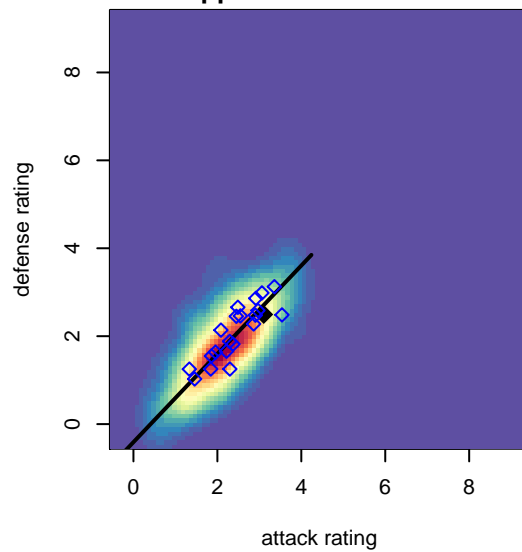

Santos FC Cruzeiro B99

Santos FC
 Hubbard, OR
 B99 total strength=1608
 attack=22.31 defense=12.11
 spr league = Win OYS B99 Premier

alt names used:
 Santos FC Cruzeiro
 Santos FC – Cruzeiro
 Santos FC Cruzeiro
 Santos FC Cruzeiro
 Santos FC – Cruzeiro

Venues played:
 2013 OYS State Cup B99
 2014 Rogue Memorial BU14
 2014 Seattle Cup BU15
 2014 Mt Hood Challenge U15
 2014 Win OYS B99 Premier
 2014 OYS State Cup B99

Santos FC Cruzeiro B99
 Dots are actual minus expected GF (blue circles) and GA (red triangles).
 Blue line is smoothed change in attack strength. Red is smoothed change in defense strength.

**attack and defense variance (black dot)
relative to other teams
and top 10 in region**

**attack and defense rating
relative to others at age
and all opponents in last 13 months**

**attack and defense rating
relative to others at age
and all opponents in last 13 months**

Performance relative to 13 month average

Performance relative to 13 month average

Distribution of opponents
 Red = Lose zone, Blue = Win zone, Green = Even
 Black line separates win/lose zones

lot. A=Neither has attack advantage, B=Opponent has both attack and defense advantage, C=Opponent has both attack and defense disadvantage, D=Both have