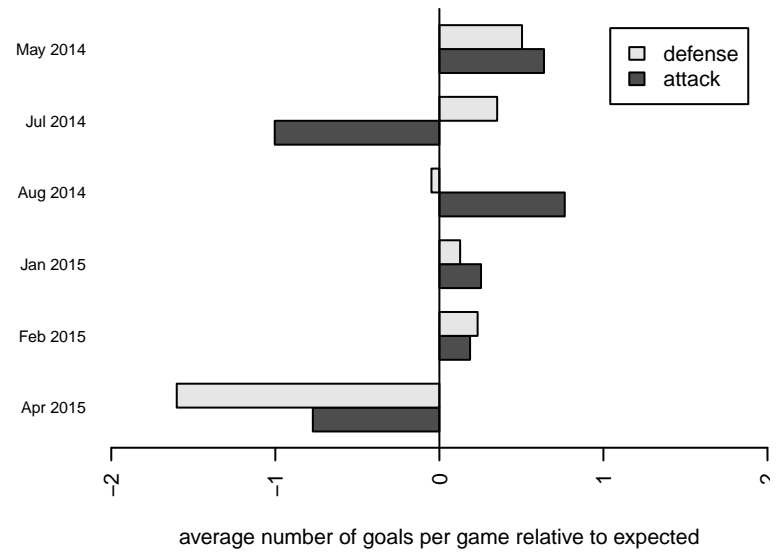

**attack and defense variance (black dot)
relative to other teams
and top 10 in region**

**attack and defense rating
relative to others at age
and all opponents in last 13 months**

**attack and defense rating
relative to others at age
and all opponents in last 13 months**

Performance relative to 13 month average

Performance relative to 13 month average

Distribution of opponents
 Red = Lose zone, Blue = Win zone, Green = Even
 Black line separates win/lose zones

lot. A=Neither has attack advantage, B=Opponent has both attack and defense advantage, C=Opponent has both attack and defense disadvantage, D=Both have