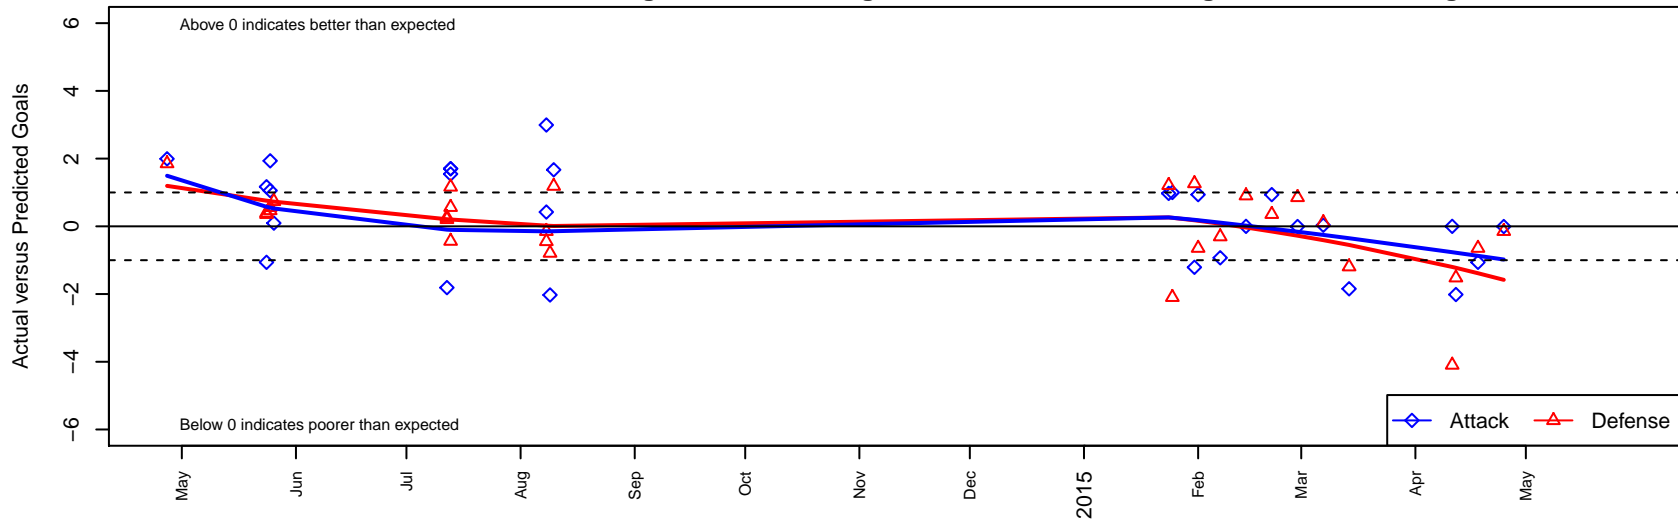

Santos FC Cruzeiro B99

Santos FC
 Hubbard, OR
 B99 total strength=1608
 attack=22.31 defense=12.11
 spr league = Win OYS B99 Premier

alt names used:
 Santos FC Cruzeiro
 Santos FC – Cruzeiro
 Santos FC Cruzeiro
 Santos FC Cruzeiro
 Santos FC – Cruzeiro

Venues played:
 2013 OYS State Cup B99
 2014 Rogue Memorial BU14
 2014 Seattle Cup BU15
 2014 Mt Hood Challenge U15
 2014 Win OYS B99 Premier
 2014 OYS State Cup B99

Santos FC Cruzeiro B99
 Dots are actual minus expected GF (blue circles) and GA (red triangles).
 Blue line is smoothed change in attack strength. Red is smoothed change in defense strength.

**attack and defense variance (black dot)
relative to other teams
and top 10 in region**

**attack and defense rating
relative to others at age
and all opponents in last 13 months**

**attack and defense rating
relative to others at age
and all opponents in last 13 months**

Performance relative to 13 month average

Performance relative to 13 month average

Distribution of opponents
 Red = Lose zone, Blue = Win zone, Green = Even
 Black line separates win/lose zones

lot. A=Neither has attack advantage, B=Opponent has both attack and defense advantage, C=Opponent has both attack and defense disadvantage, D=Both have